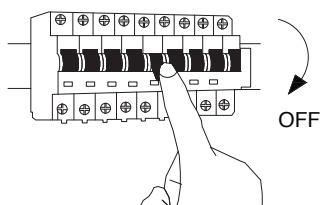

NOVA LUCE

9545401

1

Turn off the general switch

2

Drill holes apply plastic anchors
With screws

3

Connect wires

4

Apply the side screws

5

Apply the lid

6

Turn on the general switch