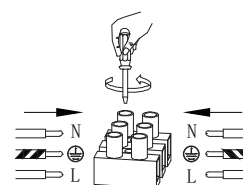

NOVA LUCE

9545401

1

Turn off the general switch

2

Drill holes apply plastic anchors
With screws

3

Connect wires

4

Apply the side screws

5

Apply the lid

6

Turn on the general switch