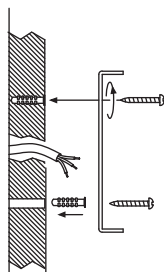

NOVA LUCE

9545401

1

Turn off the general switch

2

Drill holes apply plastic anchors
With screws

3

Connect wires

4

Apply the side screws

5

Apply the lid

6

Turn on the general switch