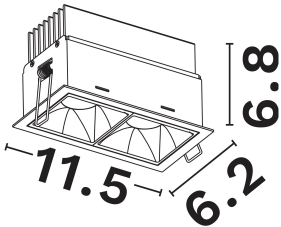

NOVA LUCE

PRODUCT DATASHEET

Version: 001

PRODUCT PHOTOGRAPH

GENERAL INFORMATION

Product Code	9065023
Product Category	Downlights-Linear
Product Family	Sorel
Mounting Location	Ceiling
Application Environment	Indoor

DIMENSION & WEIGHT

LxWxH (cm)	L:11.5 W:6.2 H:6.8 cm
Cut out (cm)	10.8X5.7
Weight (Kgr)	N/A

TECHNICAL DRAWING

MATERIAL & COLOR

Product Color	Black & White
Body Material	Aluminium
Cover Material	N/A

APPLICATION & MOUNTING