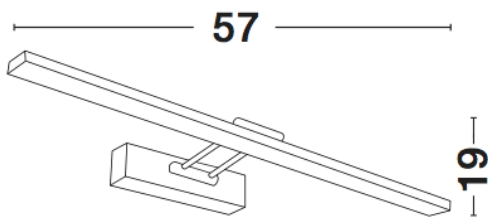

NOVA LUCE

PRODUCT DATASHEET

Version: 001

PRODUCT PHOTOGRAPH

TECHNICAL DRAWING

GENERAL INFORMATION

Product Code	8142281
Collection	Decorative
Product Category	Bathroom
Product Family	Rosa
Mounting Location	Wall
Application Environment	Indoor

DIMENSION & WEIGHT

LxWxH (cm)	L: 57 W: 4,5 H: 19
Cut out (cm)	N/A
Weight (Kgr)	0.0

MATERIAL & COLOR

Product Color	Chrome
Body Material	Aluminium & Acrylic

APPLICATION & MOUNTING

Ambient Working Temp.	Max 45 oC
Type of Protection	IP44
Dimmable	No
Type of Dimming (Optional)	N/A
Mounting type	Wall
Mounting Depth (cm)	N/A
Led Module Replaceable	No
Light Source	LED