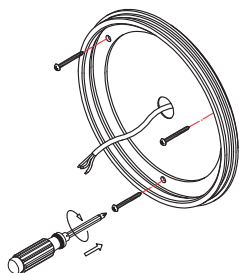

NOVA LUCE

9232221 9232222
9232223

1

Turn off the general switch

2

Drill holes

3

Apply plastic anchors

4

Apply screws

5

Connect wires

6

Apply the nut

7

Turn on the general switch