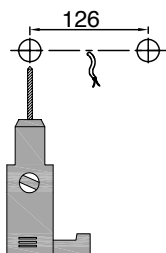

# NOVA LUCE

787001, 9870020

1

Turn off the general switch

2

Align Mark & Drill holes

3

Make a hole with a screw  
& get the wire through

4

Drill holes & apply plastic anchors  
with screws

5

connect wires

6

Apply side screws

7

Turn on the general switch