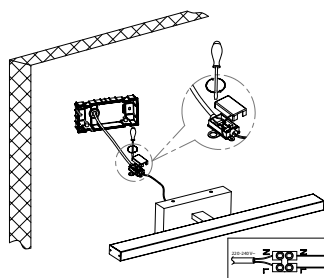

# NOVA LUCE

787001, 9870020

1

Turn off the general switch

2

Align Mark & Drill holes

3

Make a hole with a screw  
& get the wire through

4

Drill holes & apply plastic anchors  
with screws

5

connect wires

6

Apply side screws

7

Turn on the general switch