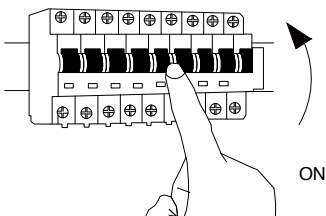

# NOVA LUCE

787001, 9870020

1

Turn off the general switch

2

Align Mark & Drill holes

3

Make a hole with a screw  
& get the wire through

4

Drill holes & apply plastic anchors  
with screws

5

connect wires

6

Apply side screws

7

Turn on the general switch