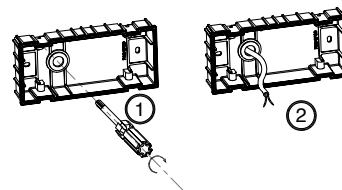

# NOVA LUCE

787001, 9870020

1

Turn off the general switch

2

Align Mark & Drill holes

3

Make a hole with a screw  
& get the wire through

4

Drill holes & apply plastic anchors  
with screws

5

connect wires

6

Apply side screws

7

Turn on the general switch