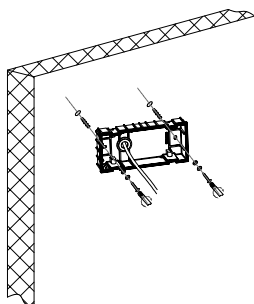

# NOVA LUCE

787001, 9870020

1

Turn off the general switch

2

Align Mark & Drill holes

3

Make a hole with a screw  
& get the wire through

4

Drill holes & apply plastic anchors  
with screws

5

connect wires

6

Apply side screws

7

Turn on the general switch