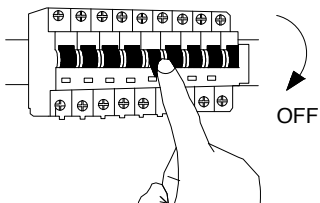

# NOVA LUCE

787001, 9870020

1

Turn off the general switch

2

Align Mark & Drill holes

3

Make a hole with a screw  
& get the wire through

4

Drill holes & apply plastic anchors  
with screws

5

connect wires

6

Apply side screws

7

Turn on the general switch