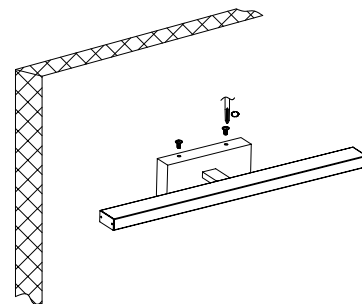

# NOVA LUCE

787001, 9870020

1

Turn off the general switch

2

Align Mark & Drill holes

3

Make a hole with a screw  
& get the wire through

4

Drill holes & apply plastic anchors  
with screws

5

connect wires

6

Apply side screws

7

Turn on the general switch