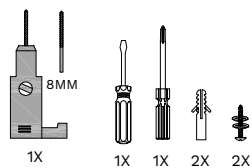

# NOVA LUCE

787001, 9870020

1

Turn off the general switch

2

Align Mark & Drill holes

3

Make a hole with a screw  
& get the wire through

4

Drill holes & apply plastic anchors  
with screws

5

connect wires

6

Apply side screws

7

Turn on the general switch