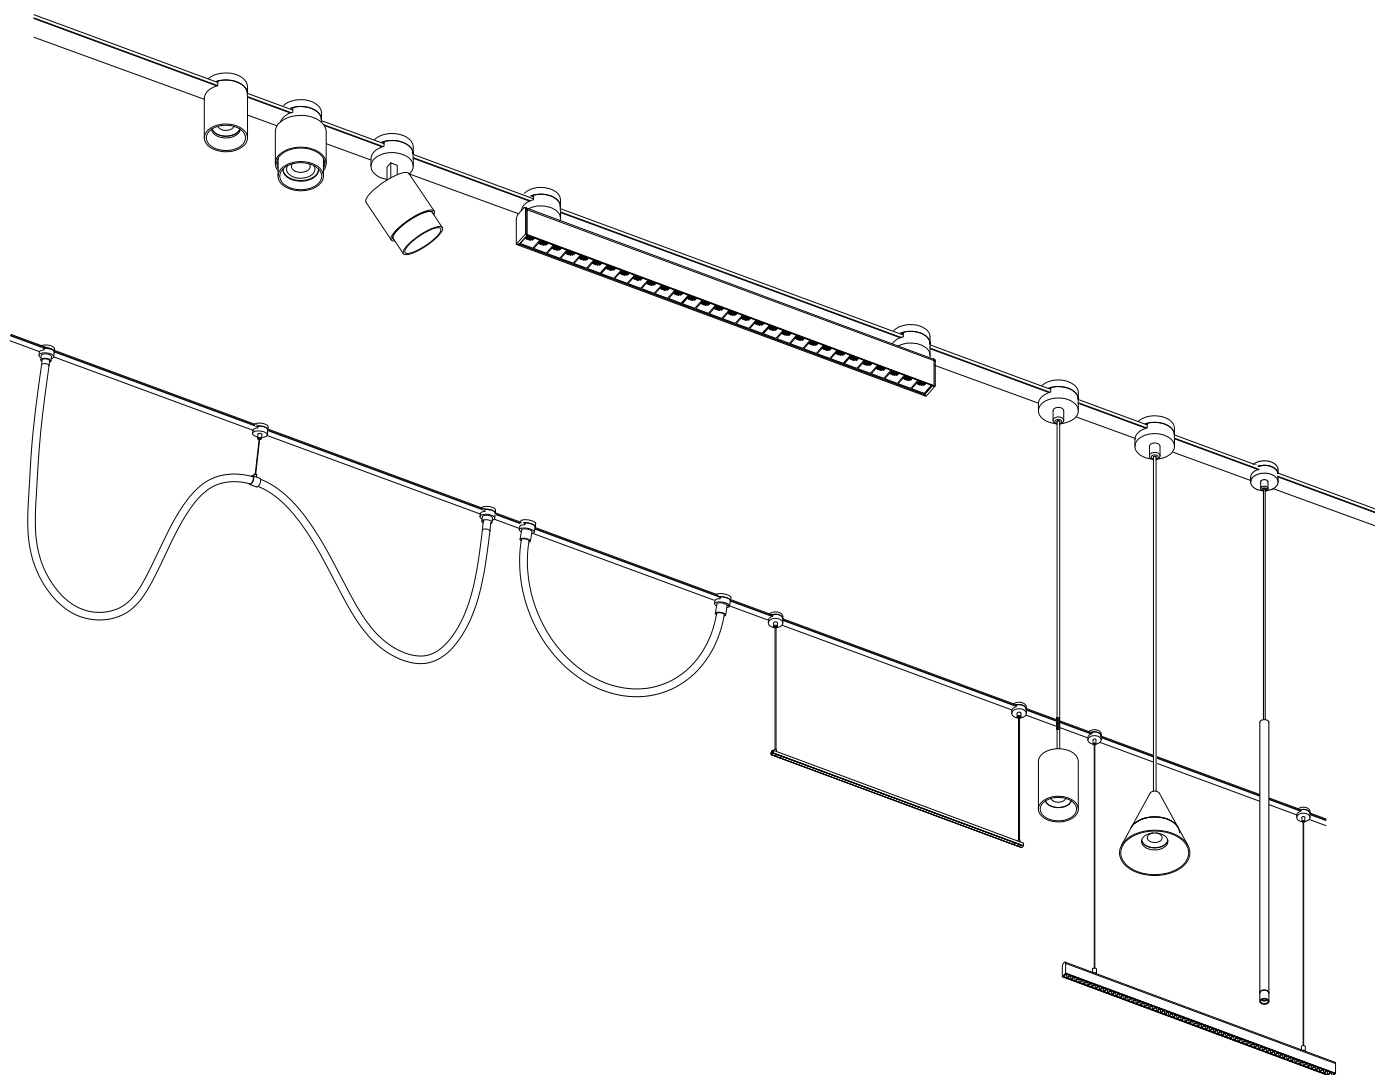

NOVA LUCE

9009052

Example of module light installation

1. Open the upper cover

2. Install on the track