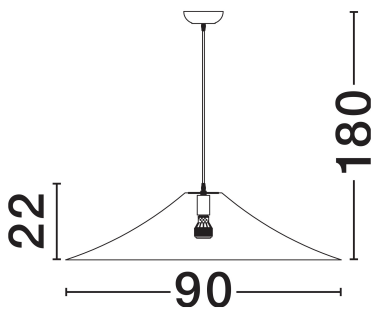

GENERAL INFORMATION

Product Code	9620167
Collection	Indoor
Product Category	Suspension
Product Family	Oket
Mounting Location	Wall
Application Environment	Indoor
Specifications	N/A

DIMENSION & WEIGHT

LxWxH (cm)	D: 90 H: 180
Cut Out (cm)	N/A
Weight (Kgr)	4.2

MATERIAL & COLOR

Product Color	Natural & White
Body Material	Mulberry Silk & Metal

APPLICATION & MOUNTING

Ambient Working Temp.	Max 45°C
Type of Protection	IP20
Dimmable	N/A
Type of Dimming	N/A
Mounting type	Surface
Mounting Depth (cm)	N/A
Led Module Replaceable	Yes
Light Source	E27

NOVA LUCE S.A

Schimatari Viotias
32009, Greece

+30 22620 58 121
+30 22620 56 743

info@novaluce.com
www.novaluce.com