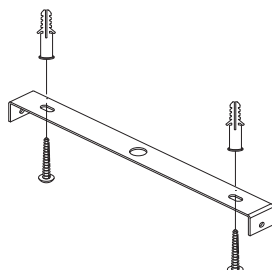

NOVA LUCE

9214206 9214207

1

Turn off the general switch

2

Drill holes & apply plastic anchors
With screws

3

Connect the wires

4

Apply the side screws

5

Turn on the general switch