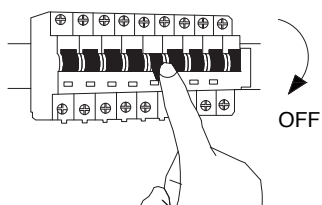

NOVA LUCE

9214206 9214207

1

Turn off the general switch

2

Drill holes & apply plastic anchors
With screws

3

Connect the wires

4

Apply the side screws

5

Turn on the general switch