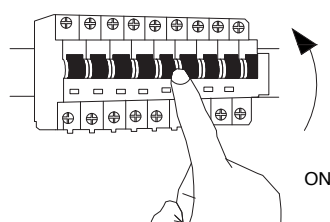

NOVA LUCE

9214206 9214207

1

Turn off the general switch

2

Drill holes & apply plastic anchors
With screws

3

Connect the wires

4

Apply the side screws

5

Turn on the general switch