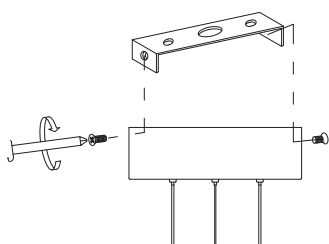

NOVA LUCE

9214206 9214207

1

Turn off the general switch

2

Drill holes & apply plastic anchors
With screws

3

Connect the wires

4

Apply the side screws

5

Turn on the general switch