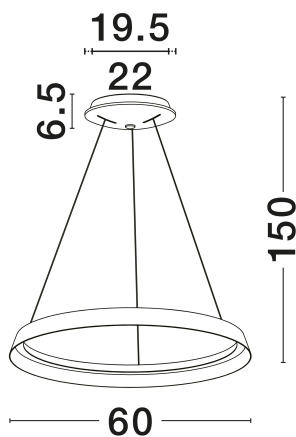

NOVA LUCE

PRODUCT DATASHEET

Version: 001

PRODUCT PHOTOGRAPH

TECHNICAL DRAWING

GENERAL INFORMATION

Product Code	9030523
Collection	Indoor
Product Category	Suspension
Product Family	Ormi
Mounting Location	Wall
Application Environment	Indoor
Specifications	N/A

DIMENSION & WEIGHT

LxWxH (cm)	D: 60 H: 150
Cut Out (cm)	N/A
Weight (Kgr)	3

MATERIAL & COLOR

Product Color	Champagne Brown
Body Material	Aluminium & Acrylic

APPLICATION & MOUNTING

Ambient Working Temp.	Max 45°C
Type of Protection	IP20
Dimmable	Yes
Type of Dimming	Triac
Mounting type	Surface
Mounting Depth (cm)	N/A
Led Module Replaceable	No
Light Source	LED

Power (Nominal)	52W
Input voltage (Nominal)	220-240V
Mains Frequency	50/60Hz

PHOTOMETRICAL DATA

Luminous Flux	3717lm
Color Temperature	2700-3000K
Light Color (Designation)	Warm White

WARRANTY

Warranty	3 Years
----------	----------------