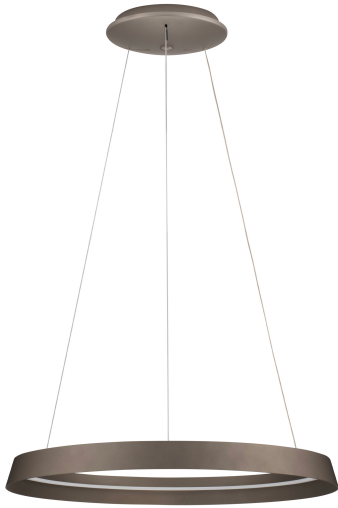

NOVA LUCE

PRODUCT DATASHEET

Version: 001

PRODUCT PHOTOGRAPH

TECHNICAL DRAWING

GENERAL INFORMATION

Product Code	9030523
Collection	Indoor
Product Category	Suspension
Product Family	Ormi
Mounting Location	Wall
Application Environment	Indoor
Specifications	N/A

DIMENSION & WEIGHT

LxWxH (cm)	D: 60 H: 150
Cut Out (cm)	N/A
Weight (Kgr)	3

MATERIAL & COLOR

Product Color	Champagne Brown
Body Material	Aluminium & Acrylic

APPLICATION & MOUNTING

Ambient Working Temp.	Max 45°C
Type of Protection	IP20
Dimmable	Yes
Type of Dimming	Triac
Mounting type	Surface
Mounting Depth (cm)	N/A
Led Module Replaceable	No
Light Source	LED

Power (Nominal)	52W
Input voltage (Nominal)	220-240V
Mains Frequency	50/60Hz

PHOTOMETRICAL DATA

Luminous Flux	3717lm
Color Temperature	2700-3000K
Light Color (Designation)	Warm White

WARRANTY

Warranty	3 Years
----------	----------------