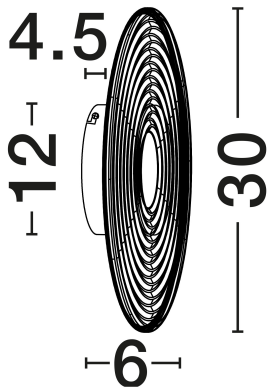

NOVA LUCE

PRODUCT DATASHEET

Version: 001

PRODUCT PHOTOGRAPH

TECHNICAL DRAWING

GENERAL INFORMATION

Product Code	9236398
Collection	Indoor
Product Category	Wall
Product Family	Nous
Mounting Location	Wall
Application Environment	Indoor
Specifications	N/A

DIMENSION & WEIGHT

LxWxH (cm)	D: 30 W: 6 H: 30
Cut Out (cm)	N/A
Weight (Kgr)	1.5

MATERIAL & COLOR

Product Color	Brass Gold & Amber
Body Material	Metal & Glass

APPLICATION & MOUNTING

Ambient Working Temp.	Max 45°C
Type of Protection	IP20
Dimmable	No
Type of Dimming	N/A
Mounting type	Surface
Mounting Depth (cm)	N/A
Led Module Replaceable	No
Light Source	LED

Power (Nominal)	8W
Input voltage (Nominal)	220-240V
Mains Frequency	50/60Hz

PHOTOMETRICAL DATA

Luminous Flux	304lm
Color Temperature	3000K
Light Color (Designation)	Warm White

WARRANTY

Warranty	3 Years
----------	----------------