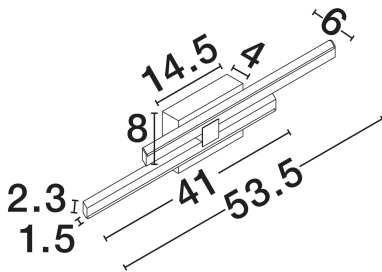

NOVA LUCE

PRODUCT DATASHEET

Version: 001

PRODUCT PHOTOGRAPH

GENERAL INFORMATION

Product Code	9081808
Collection	Indoor
Product Category	Wall
Product Family	Antama
Mounting Location	Wall
Application Environment	Indoor
Specifications	N/A

DIMENSION & WEIGHT

LxWxH (cm)	L: 53.5 W: 6 H: 8
Cut Out (cm)	N/A
Weight (Kgr)	0.59

MATERIAL & COLOR

Product Color	Sandy Black & Gold
Body Material	Aluminium & Acrylic & Steel

TECHNICAL DRAWING

APPLICATION & MOUNTING

+30 22620 58 121
+30 22620 56 743

info@novaluce.com
www.novaluce.com

NOVA LUCE

PRODUCT DATASHEET

Version: 001

ELECTRICAL DATA

Power (Nominal)	12W
Input voltage (Nominal)	220-240V
Mains Frequency	50/60Hz

PHOTOMETRICAL DATA