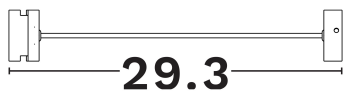

DIMENSION & WEIGHT

LxWxH (cm)	D:4.5 H:29.3 cm
Cut out (cm)	N/A
Weight (Kgr)	N/A

TECHNICAL DRAWING

MATERIAL & COLOR

Product Color	Black
Body Material	Aluminium
Cover Material	N/A

APPLICATION & MOUNTING

Ambient Working Temp.	45 C
Type of Protection	IP20
Protection Class IK	N/A
Dimmable	N/A
Type of Dimming (Optional)	N/A
Mounting type	Track
Mounting Depth (cm)	Ceiling/Wall
Led Module Replaceable	N/A
Light Source	N/A
Adjustable	N/A