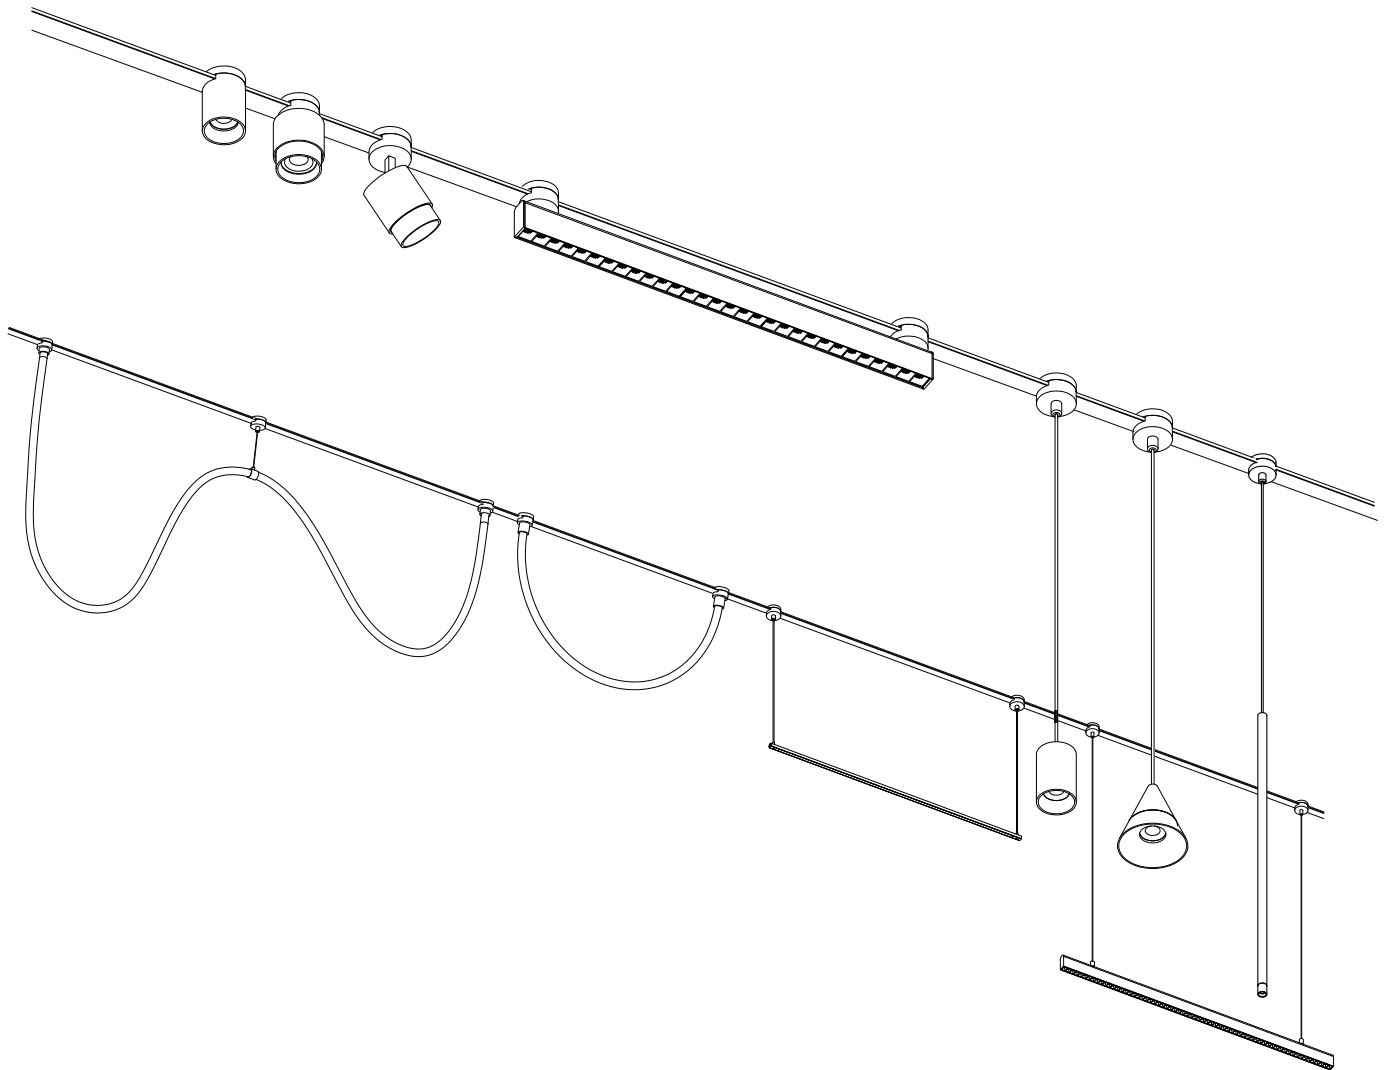

NOVA LUCE

9009053

Example of module light installation

1. Open the upper cover

2. Install on the track