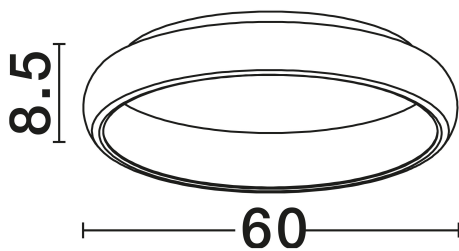

NOVA LUCE

PRODUCT DATASHEET

Version: 001

PRODUCT PHOTOGRAPH

GENERAL INFORMATION

Product Code	8105617
Collection	Indoor
Product Category	Ceiling
Product Family	Albi
Mounting Location	Ceiling
Application Environment	Indoor
Specifications	N/A

DIMENSION & WEIGHT

LxWxH (cm)	D: 61 H: 8.5
Cut Out (cm)	N/A
Weight (Kgr)	4.2

MATERIAL & COLOR

Product Color	Sandy Gray
Body Material	Aluminium & Acrylic

TECHNICAL DRAWING

APPLICATION & MOUNTING

Ambient Working Temp.	Max 45°C
Type of Protection	IP20
Dimmable	Yes
Type of Dimming	Triac
Mounting type	Surface
Mounting Depth (cm)	N/A
Led Module Replaceable	No
Light Source	LED

Power (Nominal)	50W
Input voltage (Nominal)	220-240V
Mains Frequency	50/60Hz

PHOTOMETRICAL DATA

Luminous Flux	2876lm
Color Temperature	3000K
Light Color (Designation)	Warm White

WARRANTY

Warranty	3 Years
----------	----------------