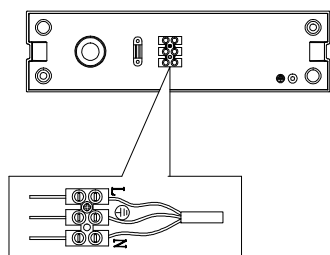

NOVA LUCE

9030807 9030808

1

Turn off the general switch

2

Dismantle the product

3

Drill holes apply plastic anchors
With screws

4

Connect wires

5

Apply the elements in place

6

Turn on the general switch