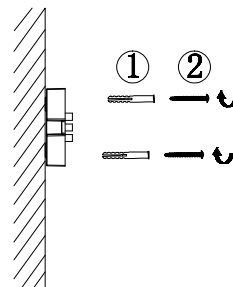

NOVA LUCE

9030807 9030808

1

Turn off the general switch

2

Dismantle the product

3

Drill holes apply plastic anchors
With screws

4

Connect wires

5

Apply the elements in place

6

Turn on the general switch