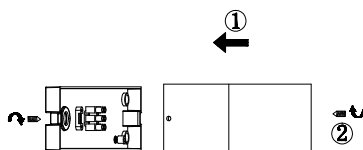

NOVA LUCE

9030807 9030808

1

Turn off the general switch

2

Dismantle the product

3

Drill holes apply plastic anchors
With screws

4

Connect wires

5

Apply the elements in place

6

Turn on the general switch