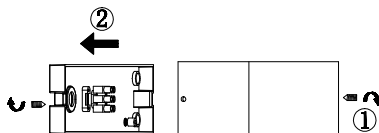

NOVA LUCE

9030807 9030808

1

Turn off the general switch

2

Dismantle the product

3

Drill holes apply plastic anchors
With screws

4

Connect wires

5

Apply the elements in place

6

Turn on the general switch