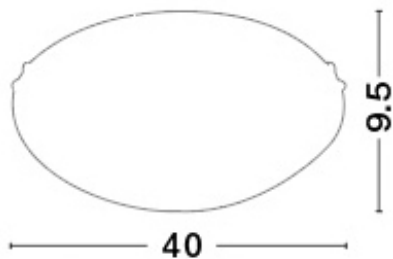

GENERAL INFORMATION

Product Code	702203
Collection	Decorative
Product Category	Ceiling
Product Family	Shell
Mounting Location	Ceiling
Application Environment	Indoor

DIMENSION & WEIGHT

LxWxH (cm)	D: 40 H: 9,5
Cut out (cm)	N/A
Weight (Kgr)	1.9

MATERIAL & COLOR

Product Color	Chrome & White
Body Material	Metal & Glass

APPLICATION & MOUNTING

Ambient Working Temp.	Max 45 oC
Type of Protection	IP20
Dimmable	Depends on the lamp
Type of Dimming (Optional)	N/A
Mounting type	Ceiling
Mounting Depth (cm)	N/A
Led Module Replaceable	Yes
Light Source	LED E27

NOVA LUCE S.A

Schimatari Viotias
32009, Greece

+30 22620 58 121
+30 22620 56 743

info@novaluce.com
www.novaluce.com