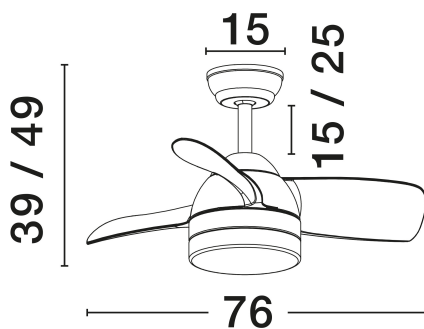

NOVA LUCE

PRODUCT DATASHEET

Version: 001

PRODUCT PHOTOGRAPH

GENERAL INFORMATION

Product Code	9952379
Collection	Indoor
Product Category	Fans
Product Family	Nerina
Mounting Location	Ceiling
Application Environment	Indoor
Specifications	N/A

DIMENSION & WEIGHT

LxWxH (cm)	D: 76 H: 39-49
Cut Out (cm)	N/A
Weight (Kgr)	4.5

MATERIAL & COLOR

Product Color	Matt White & White
Body Material	Metal & Abs

TECHNICAL DRAWING

APPLICATION & MOUNTING

Ambient Working Temp.	Max 45°C
Type of Protection	IP20
Dimmable	No
Type of Dimming	N/A
Mounting type	Surface
Mounting Depth (cm)	N/A
Led Module Replaceable	No
Light Source	LED

Power (Nominal)	18W
Input voltage (Nominal)	220-240V
Mains Frequency	50/60Hz

PHOTOMETRICAL DATA

Luminous Flux	2190lm
Color Temperature	3000-4000-6500K
Light Color (Designation)	WW - CW

WARRANTY

Warranty	3 Years
----------	----------------