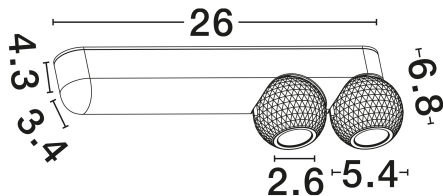

NOVA LUCE

PRODUCT DATASHEET

Version: 001

PRODUCT PHOTOGRAPH

GENERAL INFORMATION

Product Code	9088187
Collection	Indoor
Product Category	Ceiling
Product Family	Notic
Mounting Location	Ceiling
Application Environment	Indoor
Specifications	N/A

DIMENSION & WEIGHT

LxWxH (cm)	D: 5.5 W: 6.8 H: 26.1
Cut Out (cm)	N/A
Weight (Kgr)	0.625

MATERIAL & COLOR

Product Color	Sandy Black
Body Material	Aluminium

APPLICATION & MOUNTING

Ambient Working Temp.	Max 45°C
Type of Protection	IP20
Dimmable	No
Type of Dimming	N/A
Mounting type	Surface
Mounting Depth (cm)	N/A
Led Module Replaceable	No
Light Source	LED

TECHNICAL DRAWING

NOVA LUCE S.A

Schimatari Viotias
32009, Greece

+30 22620 58 121
+30 22620 56 743

info@novaluce.com
www.novaluce.com