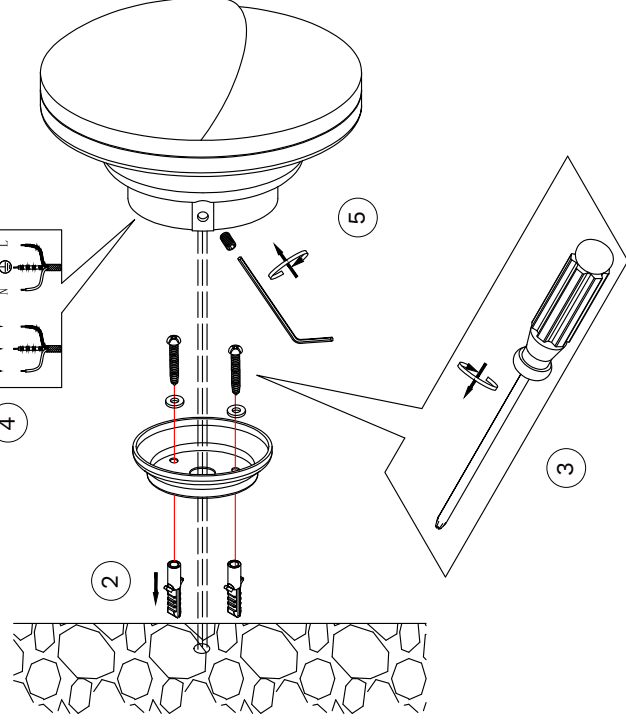

NOVA LUCE

9030933

1

Turn off the general switch

6

Turn on the general switch

1. Turn on the general switch

2. Drill holes & apply plastic anchors with screws

3. Tight them up

4. Connect the wires

5. Apply the screws to make it stable

6. Turn on general switch