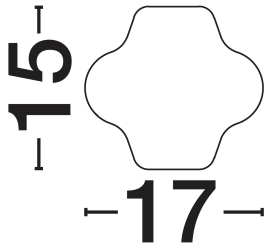

NOVA LUCE

PRODUCT DATASHEET

Version: 001

PRODUCT PHOTOGRAPH

TECHNICAL DRAWING

GENERAL INFORMATION

Product Code	9009130
Collection	Indoor
Product Category	Accessories
Product Family	Clio
Mounting Location	N/A
Application Environment	Indoor
Specifications	N/A

DIMENSION & WEIGHT

LxWxH (cm)	D: 17 H: 15
Cut Out (cm)	N/A
Weight (Kgr)	0.62

MATERIAL & COLOR

Product Color	Green
Body Material	Ceramic

APPLICATION & MOUNTING

Ambient Working Temp.	Max 45°C
Type of Protection	N/A
Dimmable	N/A
Type of Dimming	N/A
Mounting type	Surface
Mounting Depth (cm)	N/A
Led Module Replaceable	N/A
Light Source	N/A