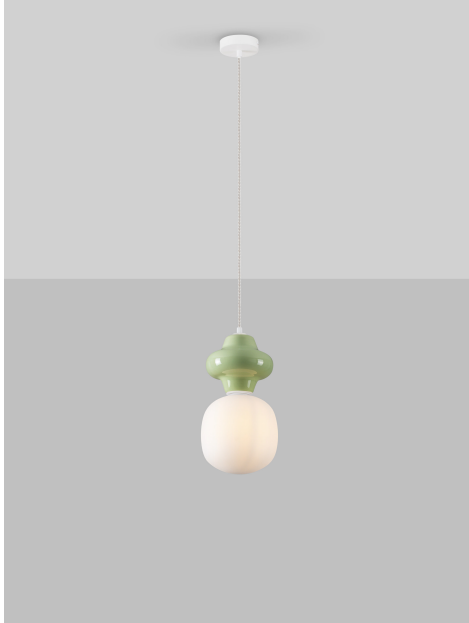

NOVA LUCE

PRODUCT DATASHEET

Version: 001

PRODUCT PHOTOGRAPH

TECHNICAL DRAWING

GENERAL INFORMATION

Product Code	9009130
Collection	Indoor
Product Category	Accessories
Product Family	Clio
Mounting Location	N/A
Application Environment	Indoor
Specifications	N/A

DIMENSION & WEIGHT

LxWxH (cm)	D: 17 H: 15
Cut Out (cm)	N/A
Weight (Kgr)	0.62

MATERIAL & COLOR

Product Color	Green
Body Material	Ceramic

APPLICATION & MOUNTING

Ambient Working Temp.	Max 45°C
Type of Protection	N/A
Dimmable	N/A
Type of Dimming	N/A
Mounting type	Surface
Mounting Depth (cm)	N/A
Led Module Replaceable	N/A
Light Source	N/A