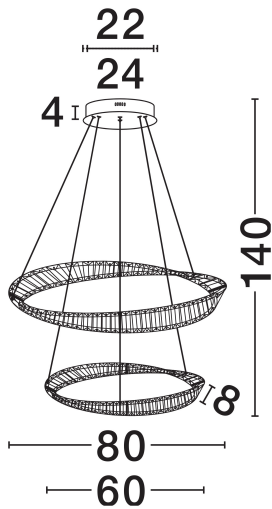

TECHNICAL DRAWING

GENERAL INFORMATION

Product Code	9333063
Collection	Indoor
Product Category	Suspension
Product Family	Aurelia
Mounting Location	Wall
Application Environment	Indoor
Specifications	N/A

DIMENSION & WEIGHT

LxWxH (cm)	D1: 80 D2: 60 H: 150
Cut Out (cm)	N/A
Weight (Kgr)	10.2

MATERIAL & COLOR

Product Color	Platinum Gold
Body Material	Metal & Crystal

APPLICATION & MOUNTING

Ambient Working Temp.	Max 45°C
Type of Protection	IP20
Dimmable	Yes
Type of Dimming	Triac
Mounting type	Surface
Mounting Depth (cm)	N/A
Led Module Replaceable	No
Light Source	LED

NOVA LUCE S.A

Schimatari Viotias
32009, Greece

+30 22620 58 121
+30 22620 56 743

info@novaluce.com
www.novaluce.com