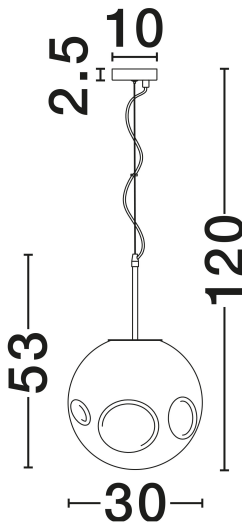

NOVA LUCE

PRODUCT DATASHEET

Version: 001

PRODUCT PHOTOGRAPH

TECHNICAL DRAWING

GENERAL INFORMATION

Product Code	9988103
Collection	Indoor
Product Category	Suspension
Product Family	Mayan
Mounting Location	Ceiling
Application Environment	Indoor
Specifications	N/A

DIMENSION & WEIGHT

LxWxH (cm)	D: 30 H: 120
Cut Out (cm)	N/A
Weight (Kgr)	2.2

MATERIAL & COLOR

Product Color	Smokey Gray & Chrome
Body Material	Glass & Metal

APPLICATION & MOUNTING

Ambient Working Temp.	Max 45°C
Type of Protection	IP20
Dimmable	N/A
Type of Dimming	N/A
Mounting type	Surface
Mounting Depth (cm)	N/A
Led Module Replaceable	Yes
Light Source	E27

Power (Nominal)	1x12W
Input voltage (Nominal)	100-240V
Mains Frequency	50/60Hz

PHOTOMETRICAL DATA

Luminous Flux	N/A
Color Temperature	N/A
Light Color (Designation)	N/A

WARRANTY

Warranty	3 Years
----------	----------------