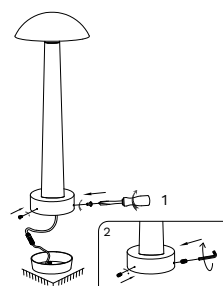

# NOVA LUCE

9540237 9540238  
9540268 9540269

1

Turn off the general switch

2

Drill holes & apply cement hard foundation

3

Apply the screw nuts

4

Connect the wires

5

Apply the side screws

5

Turn on the general switch