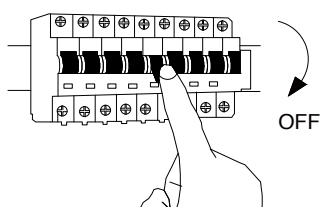

# NOVA LUCE

9540237 9540238  
9540268 9540269

1

Turn off the general switch

2

Drill holes & apply cement hard foundation

3

Apply the screw nuts

4

Connect the wires

5

Apply the side screws

5

Turn on the general switch