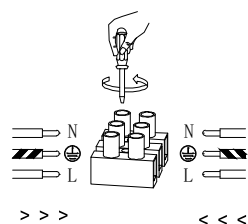

# NOVA LUCE

9540237 9540238  
9540268 9540269

1

Turn off the general switch

2

Drill holes & apply cement hard foundation

3

Apply the screw nuts

4

Connect the wires

5

Apply the side screws

5

Turn on the general switch