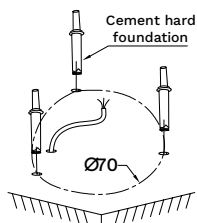

# NOVA LUCE

9540237 9540238  
9540268 9540269

1

Turn off the general switch

2

Drill holes & apply cement hard foundation

3

Apply the screw nuts

4

Connect the wires

5

Apply the side screws

5

Turn on the general switch