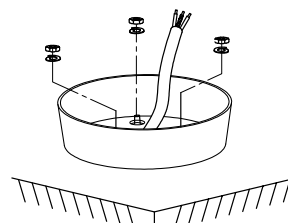

# NOVA LUCE

9540237 9540238  
9540268 9540269

1

Turn off the general switch

2

Drill holes & apply cement hard foundation

3

Apply the screw nuts

4

Connect the wires

5

Apply the side screws

5

Turn on the general switch