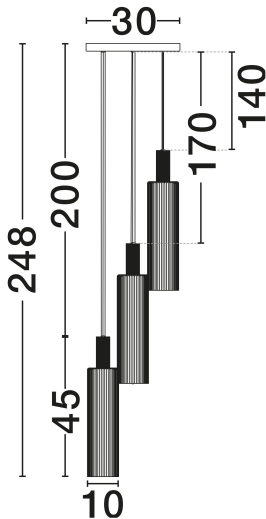

NOVA LUCE

PRODUCT DATASHEET

Version: 001

PRODUCT PHOTOGRAPH

GENERAL INFORMATION

Product Code	9236212
Collection	Indoor
Product Category	Suspension
Product Family	Zoella
Mounting Location	Ceiling
Application Environment	Indoor
Specifications	N/A

DIMENSION & WEIGHT

LxWxH (cm)	D: 30 H: 248
Cut Out (cm)	N/A
Weight (Kgr)	3.1

MATERIAL & COLOR

Product Color	Gold&Amber
Body Material	Steel & Glass

APPLICATION & MOUNTING

Ambient Working Temp.	Max 45°C
Type of Protection	IP20
Dimmable	Yes
Type of Dimming	N/A
Mounting type	Surface
Mounting Depth (cm)	N/A
Led Module Replaceable	Yes
Light Source	E27

TECHNICAL DRAWING

NOVA LUCE S.A

Schimatari Viotias
32009, Greece

+30 22620 58 121
+30 22620 56 743

info@novaluce.com
www.novaluce.com