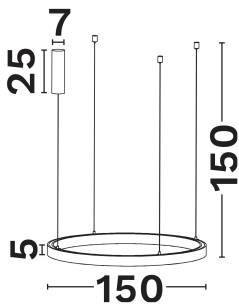

NOVA LUCE

PRODUCT DATASHEET

Version: 001

PRODUCT PHOTOGRAPH

TECHNICAL DRAWING

COMPATIBLE WITH

— On/Off Driver: N/A

— Triac Driver: N/A

— Dali Driver: N/A

GENERAL INFORMATION

Product Code	9580060
Product Category	Ceiling-Led
Product Family	Halo Magnetic
Mounting Location	Ceiling
Application Environment	Indoor

DIMENSION & WEIGHT

LxWxH (cm)	D: 150 H: 150 cm
Cut out (cm)	N/A
Weight (Kgr)	N/A

Power (Nominal)	60
Input voltage (Nominal)	220-240Vac
Mains Frequency	50/60Hz
Output voltage	N/A
Output Current	N/A
Power Factor	N/A
Efficiency	N/A
SVM	N/A
Pst	N/A
Class	N/A

PHOTOMETRICAL DATA

Luminous Flux	N/A
Luminous Efficacy	N/A
Color Temperature	3000
Light Color (Designation)	Warm White
CRI	N/A
SDCM	<3
Beam Angle	N/A
UGR	N/A