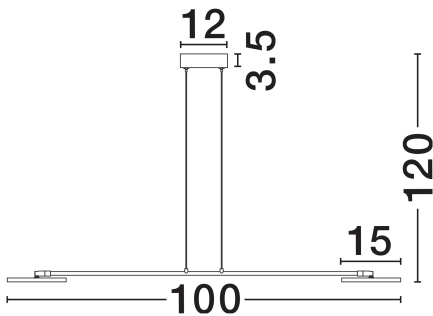

TECHNICAL DRAWING

APPLICATION & MOUNTING

Ambient Working Temp.	Max 45°C
Type of Protection	IP20
Dimmable	No
Type of Dimming	N/A
Mounting type	Surface
Mounting Depth (cm)	N/A
Led Module Replaceable	No
Light Source	LED

NOVA LUCE S.A

Schimatari Viotias
32009, Greece

+30 22620 58 121
+30 22620 56 743

info@novaluce.com
www.novaluce.com