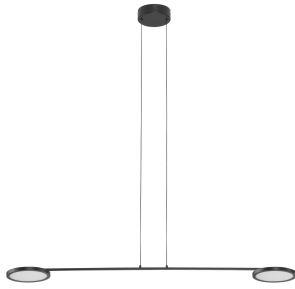

### GENERAL INFORMATION

Product Code	9695252
Collection	Indoor
Product Category	Suspension
Product Family	Scope
Mounting Location	Wall
Application Environment	Indoor
Specifications	N/A

### DIMENSION & WEIGHT

LxWxH (cm)	L: 100 W: 26 H: 120
Cut Out (cm)	N/A
Weight (Kgr)	1.44