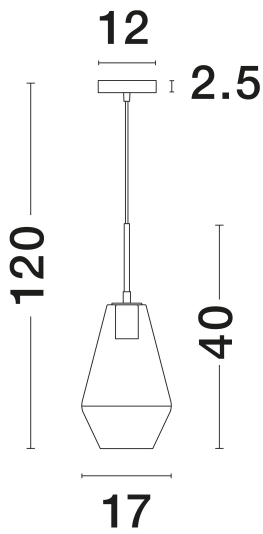

NOVA LUCE

PRODUCT DATASHEET

Version: 001

PRODUCT PHOTOGRAPH

TECHNICAL DRAWING

GENERAL INFORMATION

Product Code	9426732
Collection	Indoor
Product Category	Suspension
Product Family	Prisma
Mounting Location	Ceiling
Application Environment	Indoor
Specifications	N/A

DIMENSION & WEIGHT

LxWxH (cm)	D: 17 H1: 40 H2: 120
Cut Out (cm)	N/A
Weight (Kgr)	0.9

MATERIAL & COLOR

Product Color	Clear & Gold
Body Material	Glass & Metal

APPLICATION & MOUNTING

Ambient Working Temp.	Max 45°C
Type of Protection	IP20
Dimmable	Yes
Type of Dimming	N/A
Mounting type	Surface
Mounting Depth (cm)	N/A
Led Module Replaceable	Yes
Light Source	E27

Power (Nominal)	1x12W
Input voltage (Nominal)	100-240V
Mains Frequency	50/60Hz

PHOTOMETRICAL DATA

Luminous Flux	N/A
Color Temperature	N/A
Light Color (Designation)	N/A

WARRANTY

Warranty	3 Years
----------	----------------