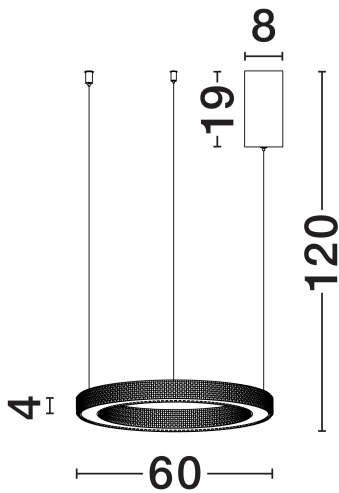

NOVA LUCE

PRODUCT DATASHEET

Version: 001

PRODUCT PHOTOGRAPH

TECHNICAL DRAWING

GENERAL INFORMATION

Product Code	9285610
Collection	Indoor
Product Category	Suspension
Product Family	Fiore
Mounting Location	Wall
Application Environment	Indoor
Specifications	N/A

DIMENSION & WEIGHT

LxWxH (cm)	D: 60 H1: 4 H2: 120
Cut Out (cm)	N/A
Weight (Kgr)	0

MATERIAL & COLOR

Product Color	Antique Brass
Body Material	Aluminium & Acrylic

APPLICATION & MOUNTING

Ambient Working Temp.	Max 45°C
Type of Protection	IP20
Dimmable	Yes
Type of Dimming	Triac
Mounting type	Surface
Mounting Depth (cm)	N/A
Led Module Replaceable	No
Light Source	LED

Power (Nominal)	60W
Input voltage (Nominal)	220-240V
Mains Frequency	50/60Hz

PHOTOMETRICAL DATA

Luminous Flux	3530lm
Color Temperature	3000K
Light Color (Designation)	Warm White

WARRANTY

Warranty	3 Years
----------	----------------