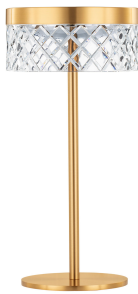

NOVA LUCE

PRODUCT DATASHEET

Version: 001

PRODUCT PHOTOGRAPH

TECHNICAL DRAWING

GENERAL INFORMATION

Product Code	9186947
Collection	Indoor
Product Category	Table
Product Family	Bion
Mounting Location	Table
Application Environment	Indoor
Specifications	N/A

DIMENSION & WEIGHT

LxWxH (cm)	D: 14.8 H: 30
Cut Out (cm)	N/A
Weight (Kgr)	1.3

MATERIAL & COLOR

Product Color	Brass Gold
Body Material	Metal & Acrylic

APPLICATION & MOUNTING

Ambient Working Temp.	Max 45°C
Type of Protection	IP20
Dimmable	No
Type of Dimming	N/A
Mounting type	Surface
Mounting Depth (cm)	N/A
Led Module Replaceable	No
Light Source	LED