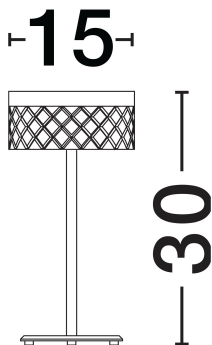

NOVA LUCE

PRODUCT DATASHEET

Version: 001

PRODUCT PHOTOGRAPH

TECHNICAL DRAWING

GENERAL INFORMATION

Product Code	9186947
Collection	Indoor
Product Category	Table
Product Family	Bion
Mounting Location	Table
Application Environment	Indoor
Specifications	N/A

DIMENSION & WEIGHT

LxWxH (cm)	D: 14.8 H: 30
Cut Out (cm)	N/A
Weight (Kgr)	1.3

MATERIAL & COLOR

Product Color	Brass Gold
Body Material	Metal & Acrylic

APPLICATION & MOUNTING

Ambient Working Temp.	Max 45°C
Type of Protection	IP20
Dimmable	No
Type of Dimming	N/A
Mounting type	Surface
Mounting Depth (cm)	N/A
Led Module Replaceable	No
Light Source	LED

Power (Nominal)	6W
Input voltage (Nominal)	220-240V
Mains Frequency	50/60Hz

PHOTOMETRICAL DATA

Luminous Flux	383lm
Color Temperature	3000K
Light Color (Designation)	Warm White

WARRANTY

Warranty	3 Years
----------	----------------