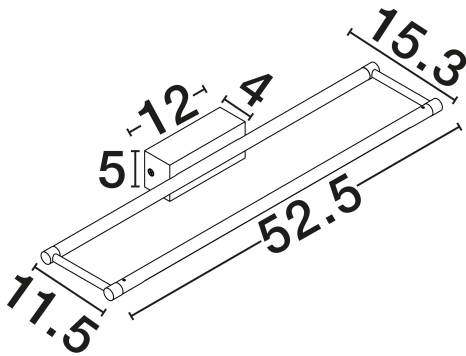

NOVA LUCE

PRODUCT DATASHEET

Version: 001

PRODUCT PHOTOGRAPH

GENERAL INFORMATION

Product Code	9117314
Collection	Indoor
Product Category	Wall
Product Family	Olas
Mounting Location	Wall
Application Environment	Indoor
Specifications	N/A

DIMENSION & WEIGHT

LxWxH (cm)	L: 52.5 W: 15.3 H: 5
Cut Out (cm)	N/A
Weight (Kgr)	0.95

MATERIAL & COLOR

Product Color	Brushed Gold
Body Material	Steel, Aluminium & Pc

TECHNICAL DRAWING

APPLICATION & MOUNTING

Ambient Working Temp.	Max 45°C
Type of Protection	IP20
Dimmable	No
Type of Dimming	N/A
Mounting type	Surface
Mounting Depth (cm)	N/A
Led Module Replaceable	No
Light Source	LED

NOVA LUCE S.A

Schimatari Viotias
32009, Greece

+30 22620 58 121
+30 22620 56 743

info@novaluce.com
www.novaluce.com