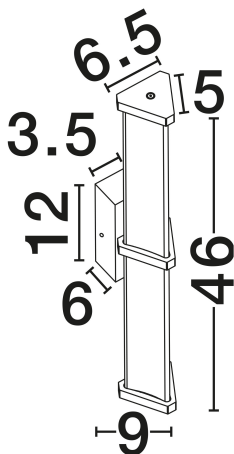

NOVA LUCE

PRODUCT DATASHEET

Version: 001

PRODUCT PHOTOGRAPH

TECHNICAL DRAWING

GENERAL INFORMATION

Product Code	9214140
Collection	Indoor
Product Category	Wall
Product Family	PHEME
Mounting Location	Wall
Application Environment	Indoor
Specifications	N/A

DIMENSION & WEIGHT

LxWxH (cm)	L: 6.4 W: 9 H: 46
Cut Out (cm)	N/A
Weight (Kgr)	1

MATERIAL & COLOR

Product Color	Brushed Gold
Body Material	Metal & Acrylic

APPLICATION & MOUNTING

Ambient Working Temp.	Max 45°C
Type of Protection	IP44
Dimmable	Yes
Type of Dimming	Triac
Mounting type	Surface
Mounting Depth (cm)	N/A
Led Module Replaceable	No
Light Source	LED

NOVA LUCE S.A

Schimatari Viotias
32009, Greece

+30 22620 58 121
+30 22620 56 743

info@novaluce.com
www.novaluce.com