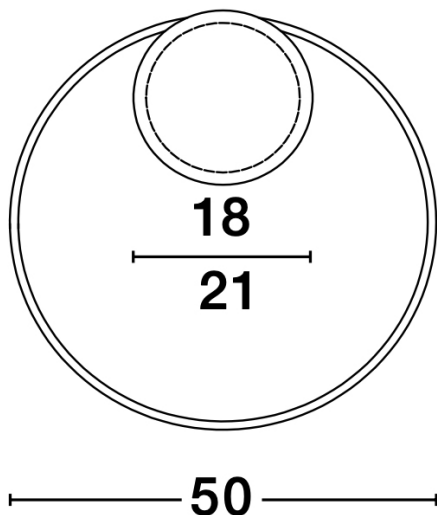

NOVA LUCE

PRODUCT DATASHEET

Version: 001

PRODUCT PHOTOGRAPH

GENERAL INFORMATION

Product Code	9348072
Collection	Indoor
Product Category	Ceiling
Product Family	Fuline
Mounting Location	Ceiling
Application Environment	Indoor
Specifications	N/A

DIMENSION & WEIGHT

LxWxH (cm)	D: 50 H: 5
Cut Out (cm)	N/A
Weight (Kgr)	1.4

MATERIAL & COLOR

Product Color	Sandy White
Body Material	Aluminium & Acrylic

APPLICATION & MOUNTING

Ambient Working Temp.	Max 45°C
Type of Protection	IP20
Dimmable	Yes
Type of Dimming	Triac
Mounting type	Surface
Mounting Depth (cm)	N/A
Led Module Replaceable	No
Light Source	LED

TECHNICAL DRAWING

NOVA LUCE S.A

Schimatari Viotias
32009, Greece

+30 22620 58 121
+30 22620 56 743

info@novaluce.com
www.novaluce.com