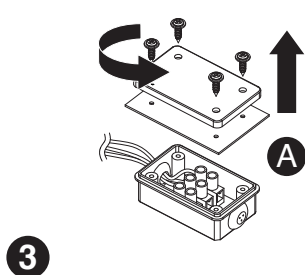

Turn off the general switch

1. Apply plastic anchors
2. Apply screws
3. A. Remove the lid
B. Connect wires
C. Apply the lid by tiding up the screws
4. Apply plastic anchors
5. Apply side screws
6. Insert the light
7. Apply the lid by tiding it up

NOVA LUCE

9011316

1. Apply plastic anchors
2. Apply screws
3. A. Remove the lid
B. Connect wires
C. Apply the lid by tiding up the screws
4. Apply plastic anchors
5. Apply side screws
6. Insert the light
7. Apply the lid by tiding it up