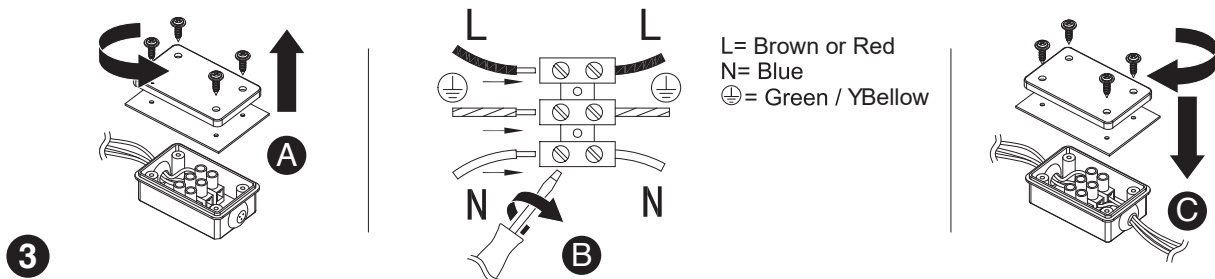

Turn off the general switch

1. Apply plastic anchors
2. Apply screws
3. A. Remove the lid
B. Connect wires
C. Apply the lid by tiding up the screws
4. Apply plastic anchors
5. Apply side screws
6. Insert the light
7. Apply the lid by tiding it up

NOVA LUCE

9011316

1. Apply plastic anchors
2. Apply screws
3. A. Remove the lid
B. Connect wires
C. Apply the lid by tiding up the screws
4. Apply plastic anchors
5. Apply side screws
6. Insert the light
7. Apply the lid by tiding it up

L= Brown or Red
N= Blue
⊕= Green / YBellow

Turn on the general switch