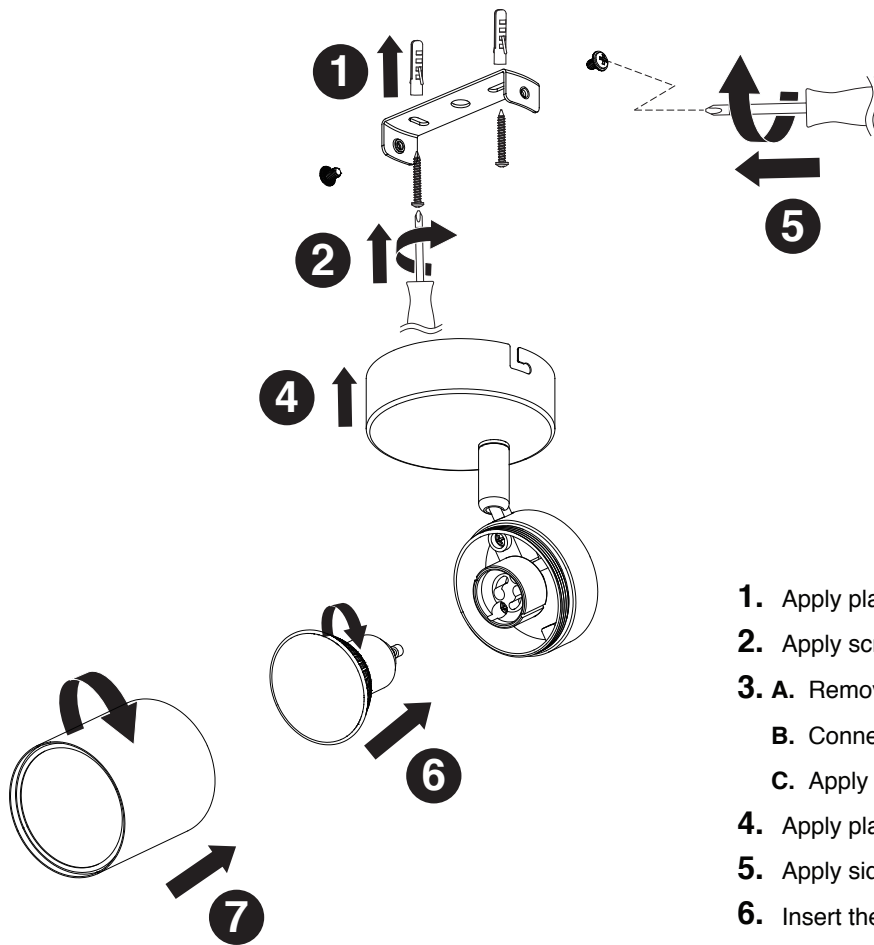

Turn off the general switch

1. Apply plastic anchors
2. Apply screws
3. A. Remove the lid
B. Connect wires
C. Apply the lid by tiding up the screws
4. Apply plastic anchors
5. Apply side screws
6. Insert the light
7. Apply the lid by tiding it up

NOVA LUCE

9011316

1. Apply plastic anchors
2. Apply screws
3. A. Remove the lid
B. Connect wires
C. Apply the lid by tiding up the screws
4. Apply plastic anchors
5. Apply side screws
6. Insert the light
7. Apply the lid by tiding it up

L= Brown or Red
N= Blue
⊕= Green / YBellow

Turn on the general switch