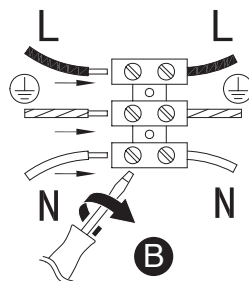

Turn off the general switch

1. Apply plastic anchors
2. Apply screws
3. A. Remove the lid
B. Connect wires
C. Apply the lid by tiding up the screws
4. Apply plastic anchors
5. Apply side screws
6. Insert the light
7. Apply the lid by tiding it up

NOVA LUCE

9011316

1. Apply plastic anchors
2. Apply screws
3. A. Remove the lid
B. Connect wires
C. Apply the lid by tiding up the screws
4. Apply plastic anchors
5. Apply side screws
6. Insert the light
7. Apply the lid by tiding it up

L= Brown or Red
N= Blue
⊕= Green / YBellow

Turn on the general switch