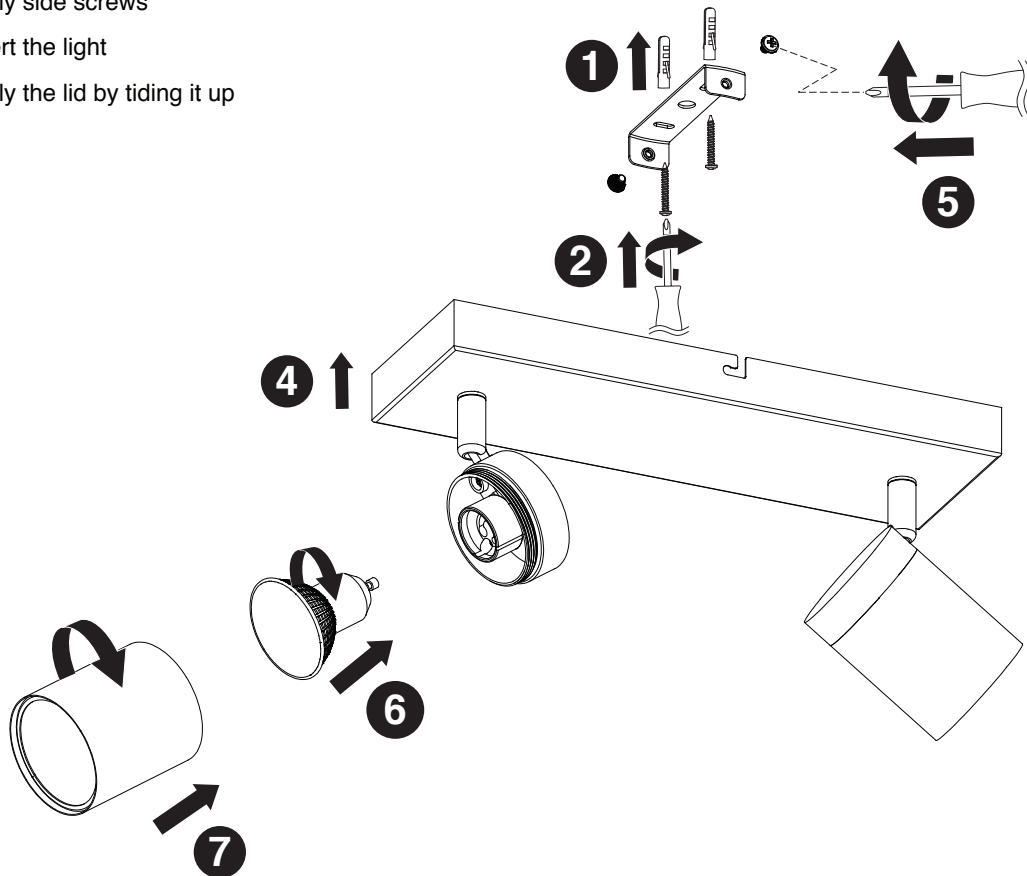

Turn off the general switch

1. Apply plastic anchors
2. Apply screws
3. A. Remove the lid
B. Connect wires
C. Apply the lid by tiding up the screws
4. Apply plastic anchors
5. Apply side screws
6. Insert the light
7. Apply the lid by tiding it up

NOVA LUCE

9011316

1. Apply plastic anchors
2. Apply screws
3. A. Remove the lid
B. Connect wires
C. Apply the lid by tiding up the screws
4. Apply plastic anchors
5. Apply side screws
6. Insert the light
7. Apply the lid by tiding it up

L= Brown or Red
N= Blue
⊕= Green / YBellow

Turn on the general switch