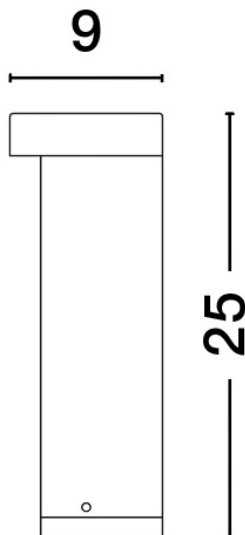

TECHNICAL DRAWING

APPLICATION & MOUNTING

Ambient Working Temp.	Max 40 oC
Type of Protection	IP54
Dimmable	No
Type of Dimming (Optional)	N/A
Mounting type	Surface
Mounting Depth (cm)	N/A
Led Module Replaceable	No
Light Source	LED

NOVA LUCE S.A

Schimatari Viotias
32009, Greece

+30 22620 58 121
+30 22620 56 743

info@novaluce.com
www.novaluce.com