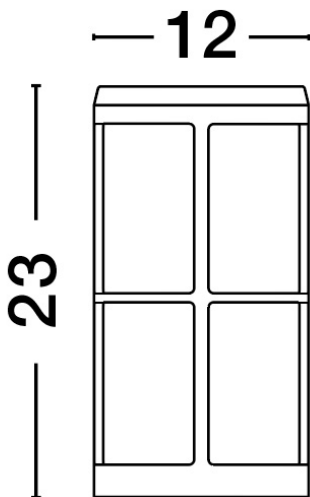

NOVA LUCE

PRODUCT DATASHEET

Version: 001

PRODUCT PHOTOGRAPH

GENERAL INFORMATION

Product Code	9002850
Collection	Outdoor
Product Category	Wall
Product Family	STONE
Mounting Location	Wall
Application Environment	Outdoor

DIMENSION & WEIGHT

LxWxH (cm)	L: 12 W: 15 H: 23
Cut out (cm)	N/A
Weight (Kgr)	1.0

MATERIAL & COLOR

Product Color	White
Body Material	Aluminum-Acrylic

TECHNICAL DRAWING

APPLICATION & MOUNTING

Ambient Working Temp.	Max 40 °C
Type of Protection	IP54
Dimmable	No
Type of Dimming (Optional)	N/A
Mounting type	Surface
Mounting Depth (cm)	N/A
Led Module Replaceable	Yes
Light Source	E27

NOVA LUCE S.A

Schimatari Viotias
32009, Greece

+30 22620 58 121
+30 22620 56 743

info@novaluce.com
www.novaluce.com