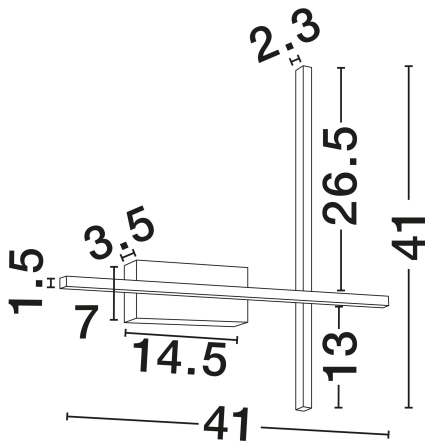

NOVA LUCE

PRODUCT DATASHEET

Version: 001

PRODUCT PHOTOGRAPH

TECHNICAL DRAWING

GENERAL INFORMATION

Product Code	9081815
Collection	Indoor
Product Category	Wall
Product Family	Quam
Mounting Location	Wall
Application Environment	Indoor
Specifications	N/A

DIMENSION & WEIGHT

LxWxH (cm)	L: 41 W: 6 H: 41
Cut Out (cm)	N/A
Weight (Kgr)	0.52

MATERIAL & COLOR

Product Color	Sandy White
Body Material	Aluminium & Acrylic & Steel

APPLICATION & MOUNTING

Ambient Working Temp.	Max 45°C
Type of Protection	IP20
Dimmable	Yes
Type of Dimming	Triac
Mounting type	Surface
Mounting Depth (cm)	N/A
Led Module Replaceable	No
Light Source	LED

Power (Nominal)	14W
Input voltage (Nominal)	220-240V
Mains Frequency	50/60Hz

PHOTOMETRICAL DATA

Luminous Flux	652lm
Color Temperature	3200K
Light Color (Designation)	Warm White

WARRANTY

Warranty	3 Years
----------	----------------