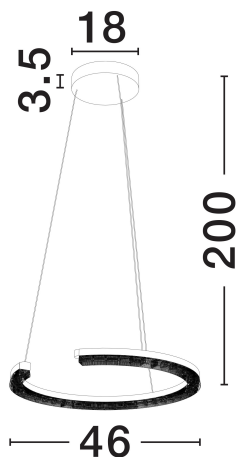

NOVA LUCE

PRODUCT DATASHEET

Version: 001

PRODUCT PHOTOGRAPH

TECHNICAL DRAWING

GENERAL INFORMATION

Product Code	9030951
Collection	Indoor
Product Category	Suspension
Product Family	Greamy
Mounting Location	Wall
Application Environment	Indoor
Specifications	N/A

DIMENSION & WEIGHT

LxWxH (cm)	D: 46 H: 200
Cut Out (cm)	N/A
Weight (Kgr)	1.7

MATERIAL & COLOR

Product Color	Sandy White
Body Material	Aluminium

APPLICATION & MOUNTING

Ambient Working Temp.	Max 45°C
Type of Protection	IP20
Dimmable	Yes
Type of Dimming	Triac
Mounting type	Surface
Mounting Depth (cm)	N/A
Led Module Replaceable	No
Light Source	LED

Power (Nominal)	21W
Input voltage (Nominal)	220-240V
Mains Frequency	50/60Hz

PHOTOMETRICAL DATA

Luminous Flux	1365lm
Color Temperature	3000K
Light Color (Designation)	Warm White

WARRANTY

Warranty	3 Years
----------	----------------