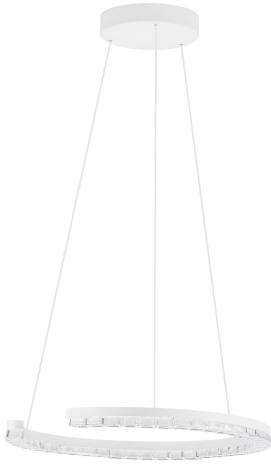

NOVA LUCE

PRODUCT DATASHEET

Version: 001

PRODUCT PHOTOGRAPH

TECHNICAL DRAWING

GENERAL INFORMATION

Product Code	9030951
Collection	Indoor
Product Category	Suspension
Product Family	Greamy
Mounting Location	Wall
Application Environment	Indoor
Specifications	N/A

DIMENSION & WEIGHT

LxWxH (cm)	D: 46 H: 200
Cut Out (cm)	N/A
Weight (Kgr)	1.7

MATERIAL & COLOR

Product Color	Sandy White
Body Material	Aluminium

APPLICATION & MOUNTING

Ambient Working Temp.	Max 45°C
Type of Protection	IP20
Dimmable	Yes
Type of Dimming	Triac
Mounting type	Surface
Mounting Depth (cm)	N/A
Led Module Replaceable	No
Light Source	LED