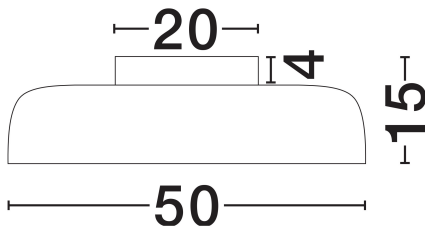

TECHNICAL DRAWING

GENERAL INFORMATION

Product Code	9268011
Collection	Indoor
Product Category	Ceiling
Product Family	Noelia
Mounting Location	Ceiling
Application Environment	Indoor
Specifications	N/A

DIMENSION & WEIGHT

LxWxH (cm)	D: 50 H: 15
Cut Out (cm)	N/A
Weight (Kgr)	2.9

MATERIAL & COLOR

Product Color	Cream
Body Material	Steel, Aluminium &Acrylic

APPLICATION & MOUNTING

Ambient Working Temp.	Max 45°C
Type of Protection	IP20
Dimmable	Yes
Type of Dimming	Triac
Mounting type	Surface
Mounting Depth (cm)	N/A
Led Module Replaceable	No
Light Source	LED

NOVA LUCE S.A

Schimatari Viotias
32009, Greece

+30 22620 58 121
+30 22620 56 743

info@novaluce.com
www.novaluce.com