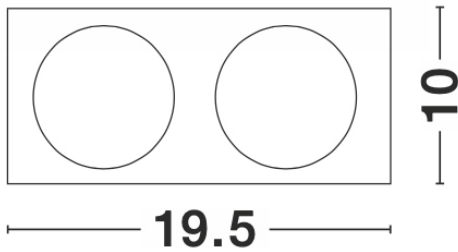

COMPATIBLE WITH

— On/Off Driver: N/A

— Triac Driver: N/A

— Dali Driver: N/A

GENERAL INFORMATION

Product Code	6207
Product Category	Ceiling GU10
Product Family	Cid
Mounting Location	Ceiling
Application Environment	Indoor

DIMENSION & WEIGHT

LxWxH (cm)	D: 9,3 H: 18,3
Cut out (cm)	9.3 x 18.3
Weight (Kgr)	0.162

MATERIAL & COLOR

Product Color	Black
Body Material	Aluminium
Cover Material	N/A

APPLICATION & MOUNTING

Ambient Working Temp.	45 C
Type of Protection	IP20
Protection Class IK	IK03
Dimmable	N/A
Type of Dimming (Optional)	N/A
Mounting type	Surface
Mounting Depth (cm)	Ceiling
Led Module Replaceable	N/A
Light Source	N/A
Adjustable	No

NOVA LUCE S.A

Schimatari Viotias
32009, Greece

+30 22620 58 121
+30 22620 56 743

info@novaluce.com
www.novaluce.com