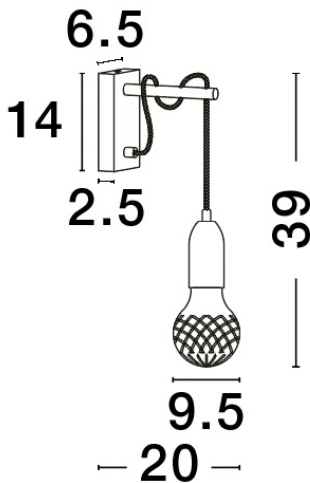

NOVA LUCE

PRODUCT DATASHEET

Version: 001

PRODUCT PHOTOGRAPH

TECHNICAL DRAWING

GENERAL INFORMATION

Product Code	9536416
Collection	Decorative
Product Category	Wall
Product Family	Veda
Mounting Location	Wall
Application Environment	Indoor

DIMENSION & WEIGHT

LxWxH (cm)	L: 9,5 W: 20 H: 39
Cut out (cm)	N/A
Weight (Kgr)	0.7

MATERIAL & COLOR

Product Color	Black & Clear
Body Material	Metal & Glass

APPLICATION & MOUNTING

Ambient Working Temp.	Max 45 oC
Type of Protection	IP20
Dimmable	Depends on the lamp
Type of Dimming (Optional)	N/A
Mounting type	Wall
Mounting Depth (cm)	N/A
Led Module Replaceable	Yes
Light Source	LED G9

NOVA LUCE S.A

Schimatari Viotias
32009, Greece

+30 22620 58 121
+30 22620 56 743

info@novaluce.com
www.novaluce.com