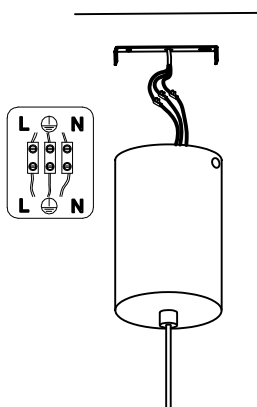

NOVA LUCE

9060254

1

Turn off the general switch

2

Untie the cap

3

Apply plastic anchors
& fix base on the ceiling

4

Connect wires

5

Tie up the cap
& adjust the canopy

6

Turn on the general switch