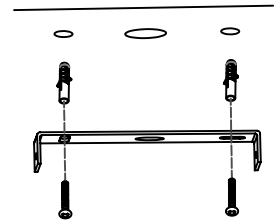

NOVA LUCE

9060254

1

Turn off the general switch

2

Untie the cap

3

Apply plastic anchors
& fix base on the ceiling

4

Connect wires

5

Tie up the cap
& adjust the canopy

6

Turn on the general switch