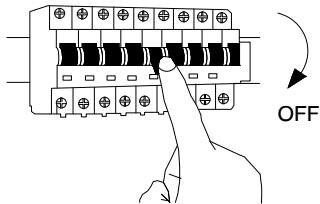

NOVA LUCE

9060254

1

Turn off the general switch

2

Untie the cap

3

Apply plastic anchors
& fix base on the ceiling

4

Connect wires

5

Tie up the cap
& adjust the canopy

6

Turn on the general switch