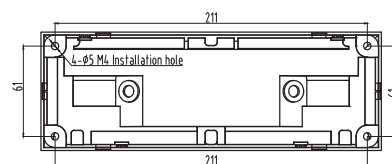

NOVA LUCE

8403622

1

Turn off the general switch

2

Press these areas to
Remove the cap

3

Drawing for Drilling