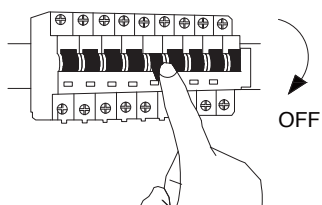

NOVA LUCE

8403622

1

Turn off the general switch

2

Press these areas to
Remove the cap

3

Drawing for Drilling

4

Connect wires

5

Put it in place & apply the screws

6

Turn on the general switch