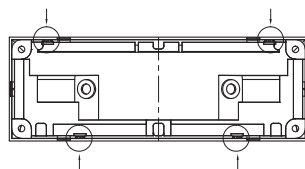

NOVA LUCE

8403622

1

Turn off the general switch

2

Press these areas to
Remove the cap

3

Drawing for Drilling