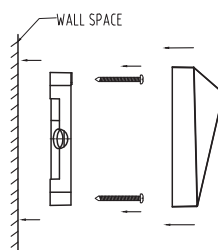

NOVA LUCE

8403622

1

Turn off the general switch

2

Press these areas to
Remove the cap

3

Drawing for Drilling

4

Connect wires

5

Put it in place & apply the screws

6

Turn on the general switch