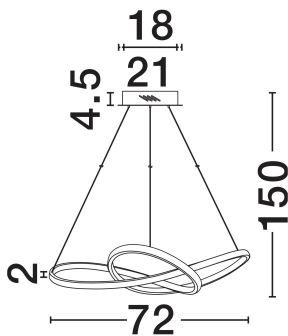

NOVA LUCE

PRODUCT DATASHEET

Version: 001

PRODUCT PHOTOGRAPH

TECHNICAL DRAWING

GENERAL INFORMATION

Product Code	1701101002
Collection	Indoor
Product Category	Suspension
Product Family	Fusion
Mounting Location	Wall
Application Environment	Indoor
Specifications	N/A

DIMENSION & WEIGHT

LxWxH (cm)	D: 72 H: 120
Cut Out (cm)	N/A
Weight (Kgr)	2.5

MATERIAL & COLOR

Product Color	Brass Gold
Body Material	Aluminium & Acrylic

APPLICATION & MOUNTING

Ambient Working Temp.	Max 45°C
Type of Protection	IP20
Dimmable	No
Type of Dimming	N/A
Mounting type	Surface
Mounting Depth (cm)	N/A
Led Module Replaceable	No
Light Source	LED

Power (Nominal)	53W
Input voltage (Nominal)	220-240V
Mains Frequency	50/60Hz

PHOTOMETRICAL DATA

Luminous Flux	4081lm
Color Temperature	3000K
Light Color (Designation)	Warm White

WARRANTY

Warranty	3 Years
----------	----------------