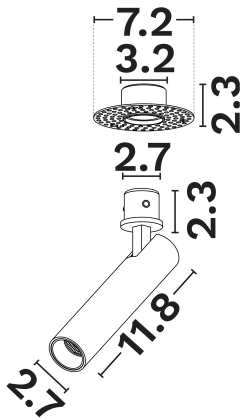

TECHNICAL DRAWING

COMPATIBLE WITH

— On/Off Driver: Included

— Triac Driver: 9844008(Remote)

— Dali Driver: 9621523

GENERAL INFORMATION

Product Code	9232129
Product Category	Downlights-Semi-Recessed
Product Family	Clarity
Mounting Location	Ceiling
Application Environment	Indoor

DIMENSION & WEIGHT

LxWxH (cm)	D:2.7 H:11.8
Cut out (cm)	3,5
Weight (Kgr)	N/A

MATERIAL & COLOR

Product Color	Black
Body Material	Aluminium
Cover Material	N/A

APPLICATION & MOUNTING

Ambient Working Temp.	45 C
Type of Protection	IP20
Protection Class IK	IK04
Dimmable	Yes
Type of Dimming (Optional)	Triac/Dali
Mounting type	Trimless
Mounting Depth (cm)	Ceiling
Led Module Replaceable	No
Light Source	Led
Adjustable	Yes

NOVA LUCE S.A

Schimatari Viotias
32009, Greece

+30 22620 58 121
+30 22620 56 743

info@novaluce.com
www.novaluce.com