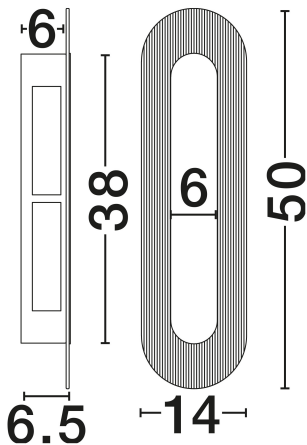

NOVA LUCE

PRODUCT DATASHEET

Version: 001

PRODUCT PHOTOGRAPH

TECHNICAL DRAWING

GENERAL INFORMATION

Product Code	9236420
Collection	Indoor
Product Category	Table
Product Family	Vetrio
Mounting Location	Table
Application Environment	Indoor
Specifications	N/A

DIMENSION & WEIGHT

LxWxH (cm)	L: 14 W: 6.5 H: 50
Cut Out (cm)	N/A
Weight (Kgr)	1.7

MATERIAL & COLOR

Product Color	Matt Black & Clear
Body Material	Metal & Glass

APPLICATION & MOUNTING

Ambient Working Temp.	Max 45°C
Type of Protection	IP20
Dimmable	No
Type of Dimming	N/A
Mounting type	Surface
Mounting Depth (cm)	N/A
Led Module Replaceable	No
Light Source	LED

Power (Nominal)	12W
Input voltage (Nominal)	220-240V
Mains Frequency	50/60Hz

PHOTOMETRICAL DATA

Luminous Flux	555lm
Color Temperature	3000K
Light Color (Designation)	Warm White

WARRANTY

Warranty	3 Years
----------	----------------