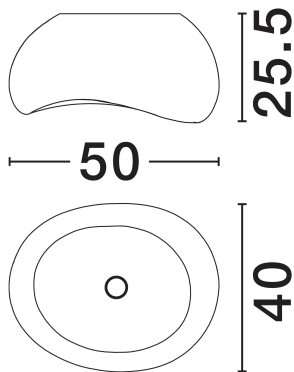

TECHNICAL DRAWING

APPLICATION & MOUNTING

Ambient Working Temp.	Max 45°C
Type of Protection	IP20
Dimmable	N/A
Type of Dimming	N/A
Mounting type	Surface
Mounting Depth (cm)	N/A
Led Module Replaceable	Yes
Light Source	E27

NOVA LUCE S.A

Schimatari Viotias
32009, Greece

+30 22620 58 121
+30 22620 56 743

info@novaluce.com
www.novaluce.com