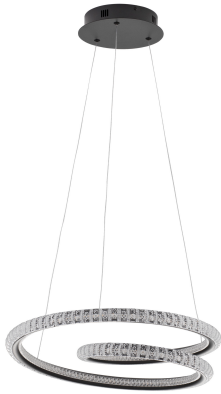

NOVA LUCE

PRODUCT DATASHEET

Version: 001

PRODUCT PHOTOGRAPH

TECHNICAL DRAWING

GENERAL INFORMATION

Product Code	9748165
Collection	Indoor
Product Category	Suspension
Product Family	Ginevra
Mounting Location	Wall
Application Environment	Indoor
Specifications	N/A

DIMENSION & WEIGHT

LxWxH (cm)	D: 48 H: 120
Cut Out (cm)	N/A
Weight (Kgr)	1.6

MATERIAL & COLOR

Product Color	Sandy Black
Body Material	Aluminium & Silicon

APPLICATION & MOUNTING

Ambient Working Temp.	Max 45°C
Type of Protection	IP20
Dimmable	Yes
Type of Dimming	Triac
Mounting type	Surface
Mounting Depth (cm)	N/A
Led Module Replaceable	No
Light Source	LED