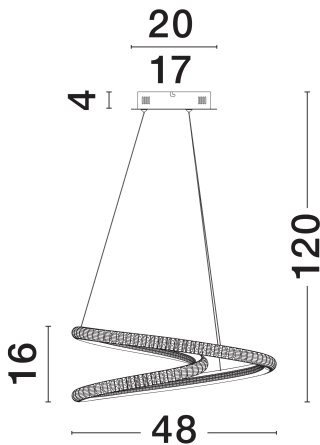

NOVA LUCE

PRODUCT DATASHEET

Version: 001

PRODUCT PHOTOGRAPH

TECHNICAL DRAWING

GENERAL INFORMATION

Product Code	9748165
Collection	Indoor
Product Category	Suspension
Product Family	Ginevra
Mounting Location	Wall
Application Environment	Indoor
Specifications	N/A

DIMENSION & WEIGHT

LxWxH (cm)	D: 48 H: 120
Cut Out (cm)	N/A
Weight (Kgr)	1.6

MATERIAL & COLOR

Product Color	Sandy Black
Body Material	Aluminium & Silicon

APPLICATION & MOUNTING

Ambient Working Temp.	Max 45°C
Type of Protection	IP20
Dimmable	Yes
Type of Dimming	Triac
Mounting type	Surface
Mounting Depth (cm)	N/A
Led Module Replaceable	No
Light Source	LED

Power (Nominal)	45W
Input voltage (Nominal)	220-240V
Mains Frequency	50/60Hz

PHOTOMETRICAL DATA

Luminous Flux	2800lm
Color Temperature	3000K
Light Color (Designation)	Warm White

WARRANTY

Warranty	3 Years
----------	----------------