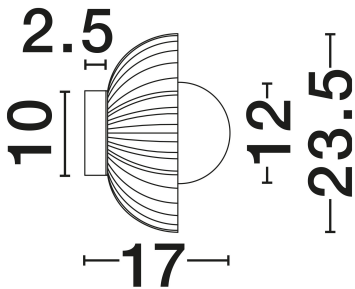

TECHNICAL DRAWING

GENERAL INFORMATION

Product Code	9009218
Collection	Indoor
Product Category	Wall
Product Family	Petel
Mounting Location	Wall
Application Environment	Indoor
Specifications	N/A

DIMENSION & WEIGHT

LxWxH (cm)	D: 23.5 W: 17
Cut Out (cm)	N/A
Weight (Kgr)	1.8

MATERIAL & COLOR

Product Color	Cream&Opal
Body Material	Ceramic & Glass

APPLICATION & MOUNTING

Ambient Working Temp.	Max 45°C
Type of Protection	IP20
Dimmable	Yes
Type of Dimming	N/A
Mounting type	Surface
Mounting Depth (cm)	N/A
Led Module Replaceable	Yes
Light Source	G9

NOVA LUCE S.A

Schimatari Viotias
32009, Greece

+30 22620 58 121
+30 22620 56 743

info@novaluce.com
www.novaluce.com