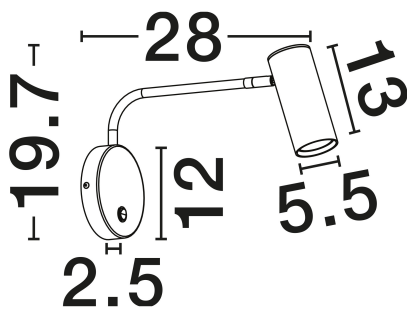

NOVA LUCE

PRODUCT DATASHEET

Version: 001

PRODUCT PHOTOGRAPH

GENERAL INFORMATION

Product Code	9011529
Collection	Indoor
Product Category	Wall
Product Family	Loen
Mounting Location	Wall
Application Environment	Indoor
Specifications	N/A

DIMENSION & WEIGHT

LxWxH (cm)	D: 12 W: 28 H: 19.7
Cut Out (cm)	N/A
Weight (Kgr)	0.4

MATERIAL & COLOR

Product Color	Sandy Black
Body Material	Aluminium

TECHNICAL DRAWING

APPLICATION & MOUNTING

Ambient Working Temp.	Max 45°C
Type of Protection	IP20
Dimmable	Yes
Type of Dimming	N/A
Mounting type	Surface
Mounting Depth (cm)	N/A
Led Module Replaceable	Yes
Light Source	GU10

Power (Nominal)	1x10W
Input voltage (Nominal)	100-240V
Mains Frequency	50/60Hz

PHOTOMETRICAL DATA

Luminus Flux	N/A
Color Temperature	N/A
Light Color (Designation)	N/A

WARRANTY

Warranty	3 Years
----------	----------------