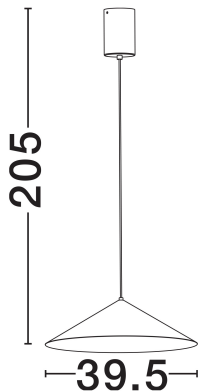

NOVA LUCE

PRODUCT DATASHEET

Version: 001

PRODUCT PHOTOGRAPH

TECHNICAL DRAWING

GENERAL INFORMATION

Product Code	9060253
Collection	Indoor
Product Category	Suspension
Product Family	Lui
Mounting Location	Wall
Application Environment	Indoor
Specifications	N/A

DIMENSION & WEIGHT

LxWxH (cm)	D: 39.5 H: 205
Cut Out (cm)	N/A
Weight (Kgr)	1.4

MATERIAL & COLOR

Product Color	Sandy Black
Body Material	Aluminium & Steel

APPLICATION & MOUNTING

Ambient Working Temp.	Max 45°C
Type of Protection	IP20
Dimmable	No
Type of Dimming	N/A
Mounting type	Surface
Mounting Depth (cm)	N/A
Led Module Replaceable	No
Light Source	LED

Power (Nominal)	12W
Input voltage (Nominal)	220-240V
Mains Frequency	50/60Hz

PHOTOMETRICAL DATA

Luminous Flux	767lm
Color Temperature	3000K
Light Color (Designation)	Warm White

WARRANTY

Warranty	3 Years
----------	----------------