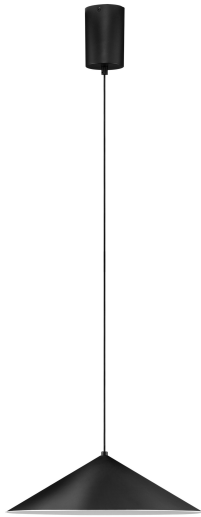

NOVA LUCE

PRODUCT DATASHEET

Version: 001

PRODUCT PHOTOGRAPH

TECHNICAL DRAWING

GENERAL INFORMATION

Product Code	9060253
Collection	Indoor
Product Category	Suspension
Product Family	Lui
Mounting Location	Wall
Application Environment	Indoor
Specifications	N/A

DIMENSION & WEIGHT

LxWxH (cm)	D: 39.5 H: 205
Cut Out (cm)	N/A
Weight (Kgr)	1.4

MATERIAL & COLOR

Product Color	Sandy Black
Body Material	Aluminium & Steel

APPLICATION & MOUNTING

Ambient Working Temp.	Max 45°C
Type of Protection	IP20
Dimmable	No
Type of Dimming	N/A
Mounting type	Surface
Mounting Depth (cm)	N/A
Led Module Replaceable	No
Light Source	LED

Power (Nominal)	12W
Input voltage (Nominal)	220-240V
Mains Frequency	50/60Hz

PHOTOMETRICAL DATA

Luminous Flux	767lm
Color Temperature	3000K
Light Color (Designation)	Warm White

WARRANTY

Warranty	3 Years
----------	----------------